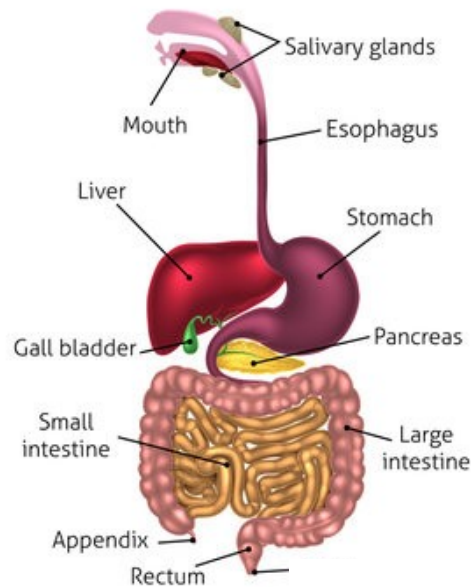

Family Happenings

Sunday morning Bible class There is a new class on Matthew led by brother DuWayne Aikins

Wednesday Night Bible class - Starting May 3, Steven Mason will be starting a new class! Please come and encourage him with your presence.

Prayers of Gratitude

Marie's doctor found a spot on her lung, but it isn't cancerous! Lord, we thank you for answered prayers.

Save the date: May 21, 2023. We are going to have a pot-luck after services that Sunday to honor Everett Mumme upon his graduation from high school!